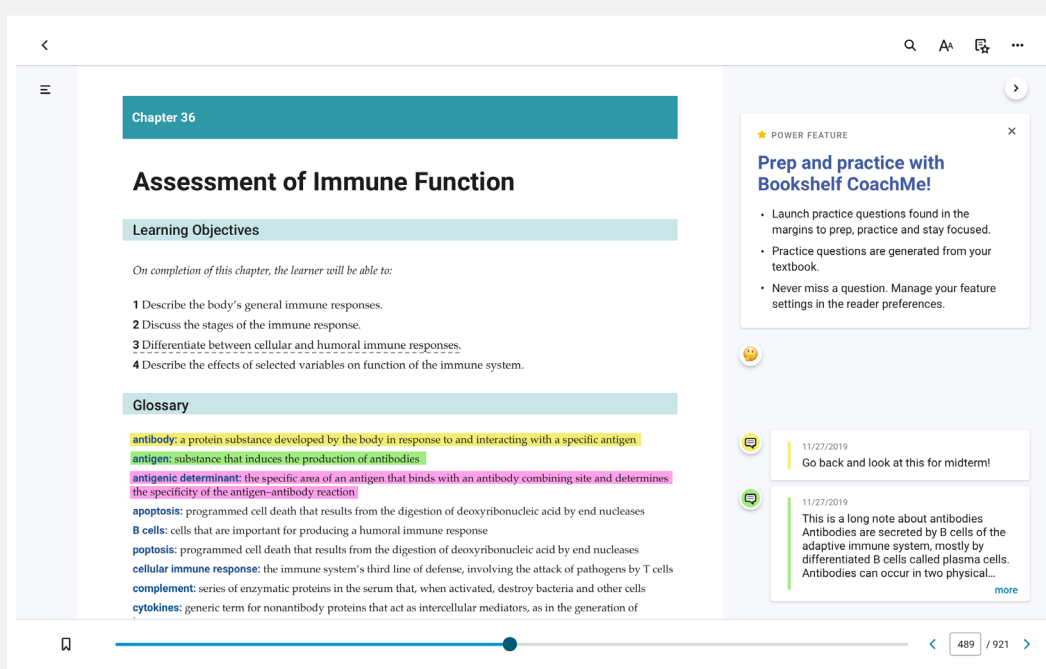

Prepare. Practice. Focus.

Prepare, practice, and focus take on a whole new meaning with Bookshelf CoachMe®, the industry's first and best AI tool built for the modern learner. Bookshelf® provides one place to learn it all, now with AI-generated practice questions found throughout the etext.

With Bookshelf CoachMe, access and affordability meet AI and learning science to help students succeed.

What is Bookshelf CoachMe?

Bookshelf CoachMe is a free, built-in study coach that provides AI practice throughout the etext. Students prepare, practice, and focus all in one place, so they show up to class confident and ready to learn.

Why Bookshelf CoachMe?

Because it's AI Done Right.

For Students

Download your etext in Bookshelf to access your free study coach, with AI-generated practice questions in the margins as you read.

Now, you have one place to learn it all. Identify what you know and focus on what you need to learn, all in one place. Feel confident and ready to participate in class by answering questions right in your etext.