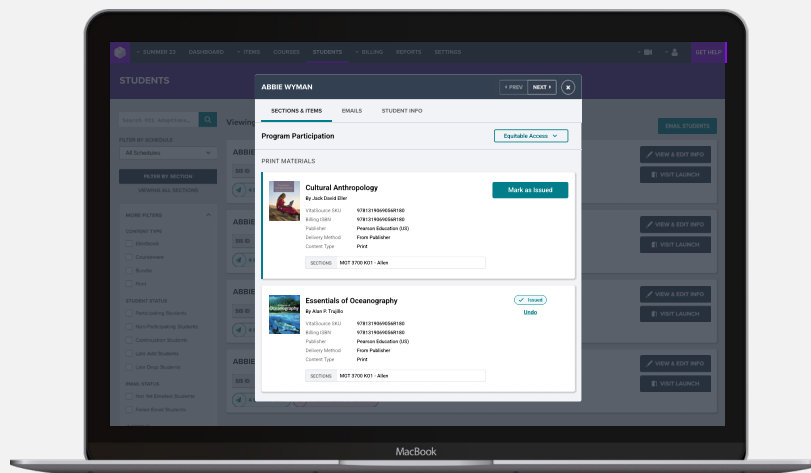

Optimize Physical Distribution for Equitable Access Success

Manage the distribution and returns of physical materials efficiently with VitalSource's physical distribution tool (PDT).

Streamline and Focus Physical Distribution

- ✓ **Equip Your Team:** Use a dedicated page within Verba Connect to handle the physical distribution of course materials with customized permissions for your team members.
- ✓ **Simplify Student Lookup:** Scan IDs or search for students to access the most up-to-date list of physical materials for pickup or return.
- ✓ **Perform Quick Actions:** Mark items as issued or returned in real-time, simplifying interactions between team members and students.
- ✓ **Integrate Seamlessly:** PDT helps manage physical distribution smoothly, verifies student eligibility, sends notifications, and tracks material status, all within the LMS and via email.